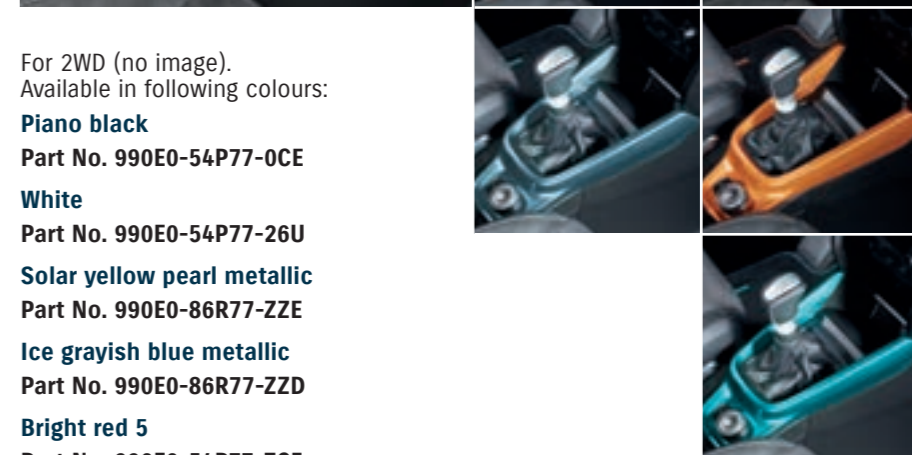

For 2WD (no image).
Available in following colours:

Piano black

Part No. 990E0-54P77-0CE

White

Part No. 990E0-54P77-26U

Solar yellow pearl metallic

Part No. 990E0-86R77-ZZE

Ice grayish blue metallic

Part No. 990E0-86R77-ZZD

Bright red 5

Part No. 990E0-54P77-ZCF

Savannah ivory metallic

Part No. 990E0-54P77-ZQQ

Horizon orange metallic

Part No. 990E0-54P77-ZQP

Atlantis turquoise pearl metallic

Part No. 990E0-54P77-ZQN