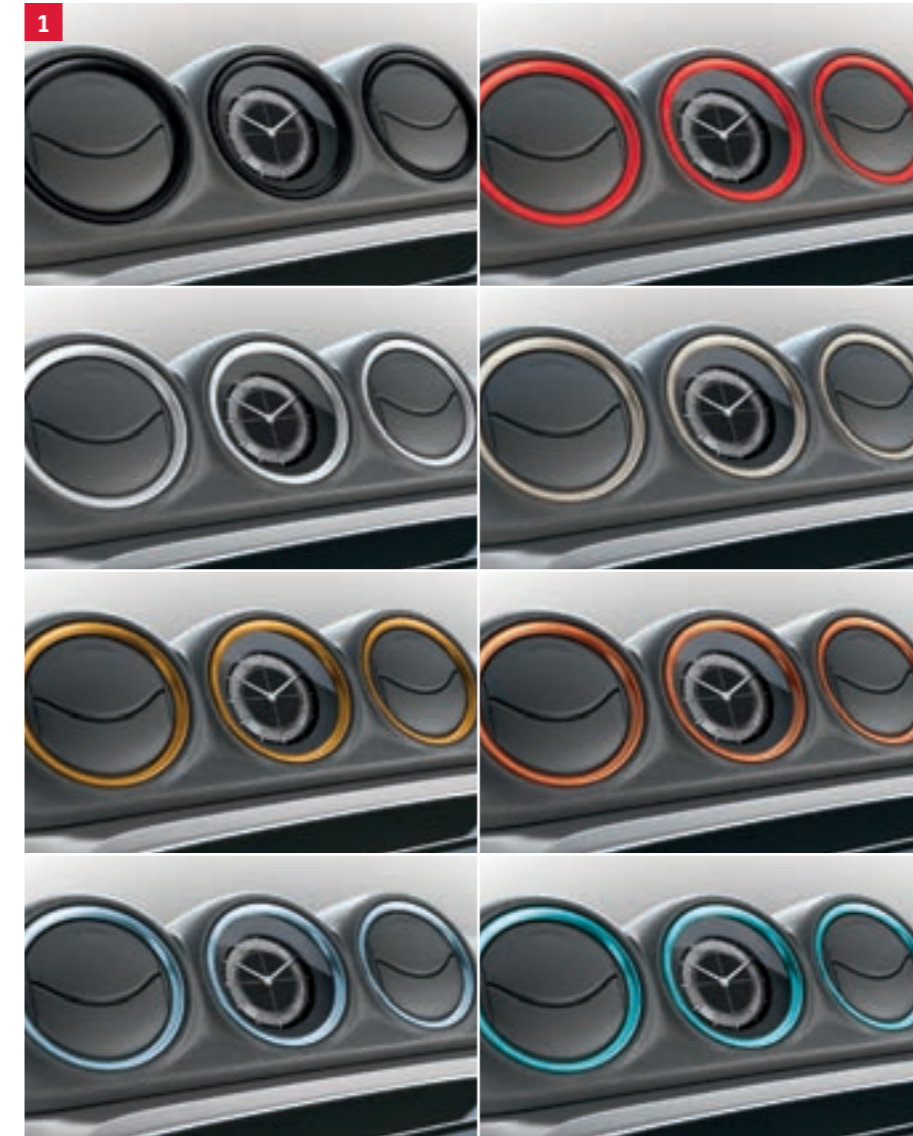

Matt black

Part No. 990E0-68L85-MAT

30 | SPARE TYRE KIT

Incl. jack (no image).

Part No. 990E0-STSVX-010

INTERIOR

1 | A/C LOUVER RING SET¹

Six-piece set.
Available in following colours: