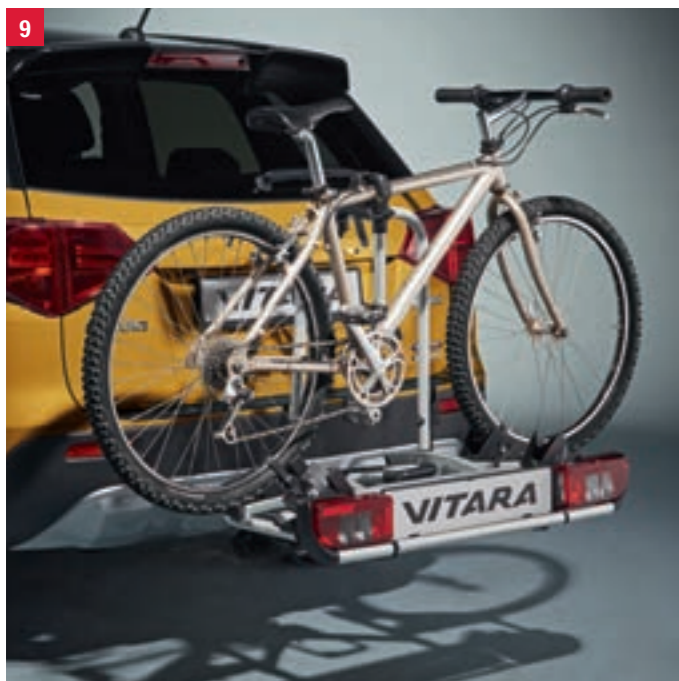

Part No. 990E0-62J41-000

8 | ADAPTER 13/7

To connect 13-pin plug to 7-pin socket.

Part No. 990E0-79J67-000

¹ Please observe the max. vertical load of 75 kg and the max. towing capacity. Consult your owner's manual for further information.

9 | REAR BIKE CARRIER "STRADA"¹

Aluminium bike carrier for two bikes for mounting on tow bar.

Own weight: 12.5 kg

Max. weight per bike: 23.5 kg

Part No. 990E0-59J22-000

10 | MULTI ROOF RACK⁴

Aluminium tube with T-slot, lockable.