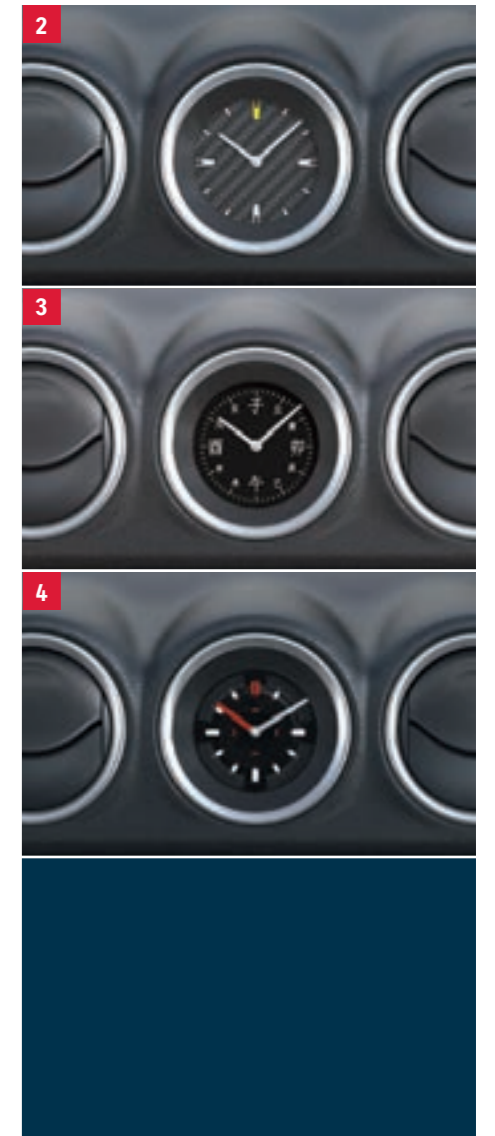

With centre louver ring.

Part No. 99000-99053RCL2

4 | CENTER CLOCK TOUGH

Without centre louver ring.

Part No. 9921F-86R00-000

With centre louver ring.

Part No. 9921F-86R00R000

¹Set contains five louver rings and one ring for center clock.