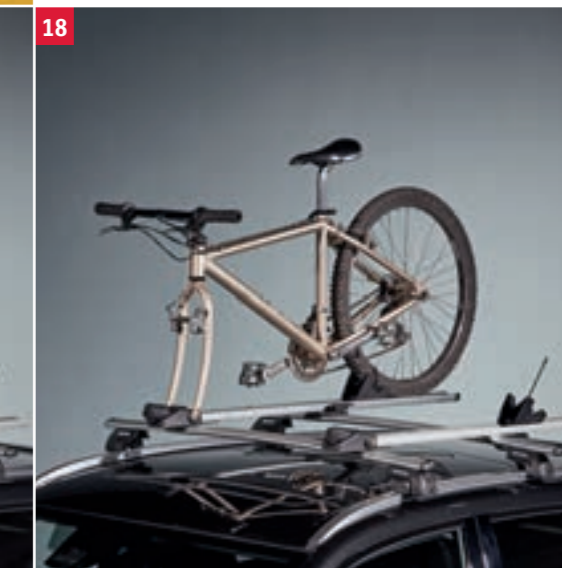

17 | BICYCLE CARRIER "GIRO AF"^{3,4}

For transporting complete bikes, one set for one bike, lockable. Up to four bike carriers can be combined on the multi roof rack.

Own weight: 2.9 kg

Max. bike weight: 17 kg

Part No. 990E0-59J20-000

18 | BICYCLE CARRIER "GIRO SPEED"^{3,4}

For transporting bicycles without front wheel, one set for one bike, lockable. Up to four bike carriers can be combined on the multi roof rack.

Own weight: 2.9 kg

Max. bike weight: 17 kg

Part No. 990E0-59J21-000

¹Please observe the max. vertical load of 75 kg and the max. towing capacity. Consult your owner's manual for further information.

²In case of panorama sun roof please order additionally installation kit Part No. 990E0-59J43-001.

³Only in combination with Vitara multi roof rack Part No. 78901-54P00-000 or Part No. 78901-54P10-000.

⁴Please observe the max. roof load of 50 kg for cars without roof rail and 75 kg for cars with roof rail, including own weight of multi roof rack and other carrier modules.