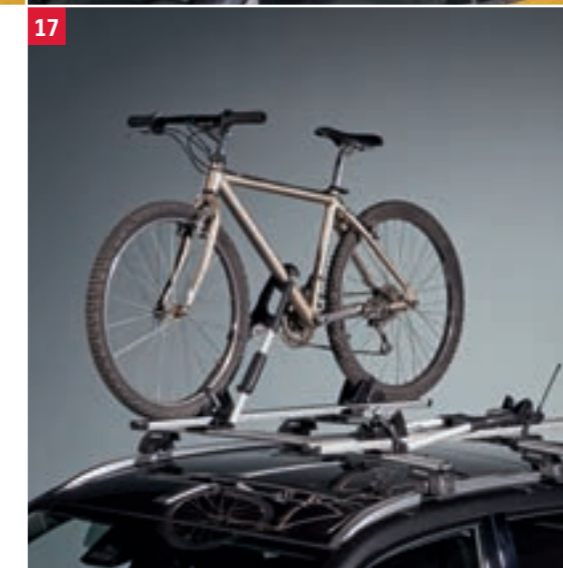

17 | BICYCLE CARRIER "GIRO AF"^{3,4}

For transporting complete bikes, one set for one bike, lockable. Up to four bike carriers can be combined on the multi roof rack.

Own weight: 2.9 kg

Max. bike weight: 17 kg

Part No. 990E0-59J20-000

18 | BICYCLE CARRIER "GIRO SPEED"^{3,4}

For transporting bicycles without front wheel, one set for one bike, lockable. Up to four bike carriers can be combined on the multi roof rack.

Own weight: 2.9 kg

Max. bike weight: 17 kg

Part No. 990E0-59J21-000

¹Please observe the max. vertical load of 75 kg and the max. towing capacity. Consult your owner's manual for further information.

²In case of panorama sun roof please order additionally installation kit Part No. 990E0-59J43-001.

³Only in combination with Vitara multi roof rack Part No. 78901-54P00-000 or Part No. 78901-54P10-000.

⁴Please observe the max. roof load of 50 kg for cars without roof rail and 75 kg for cars with roof rail, including own weight of multi roof rack and other carrier modules.