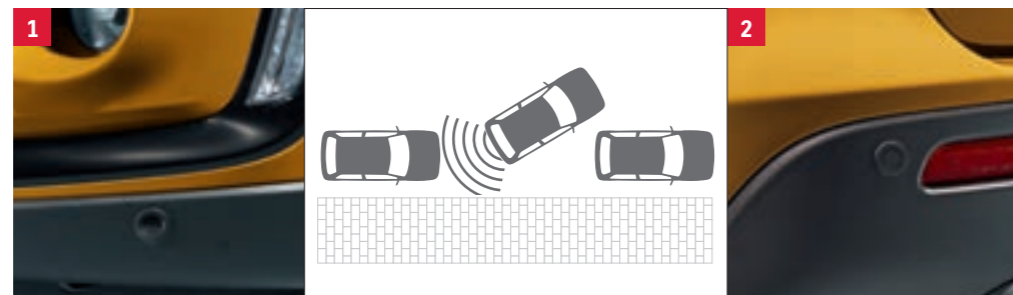

PARKING ASSIST

1. **1 | PARKING SENSORS FRONT¹**
   Set of four paintable sensors and piezo buzzer.
   Part No. 990E0-54P56-010
2. **2 | PARKING SENSORS REAR¹**
   Set of four paintable sensors and piezo buzzer.
   Part No. 990E0-54P53-015

¹ Factory equipment in GLX grade.

USEFUL THINGS & SUZUKI COLLECTION

1. **1 | RAIN SENSOR**
   Controls the windscreen wipers automatically from ideal interval to first continuous wiping speed.
   Part No. 990E0-65J81-035
2. **2 | REAR SEAT PROTECTIVE COVER**
   For the rear seat upholstery.
   Part No. 990E0-78R44-000
3. **3 | CARGO MAT**
   Covers boot floor even when rear seats are folded or cargo partition grid is installed, fixed to head rests of rear seats.
   Part No. 990E0-61M48-003