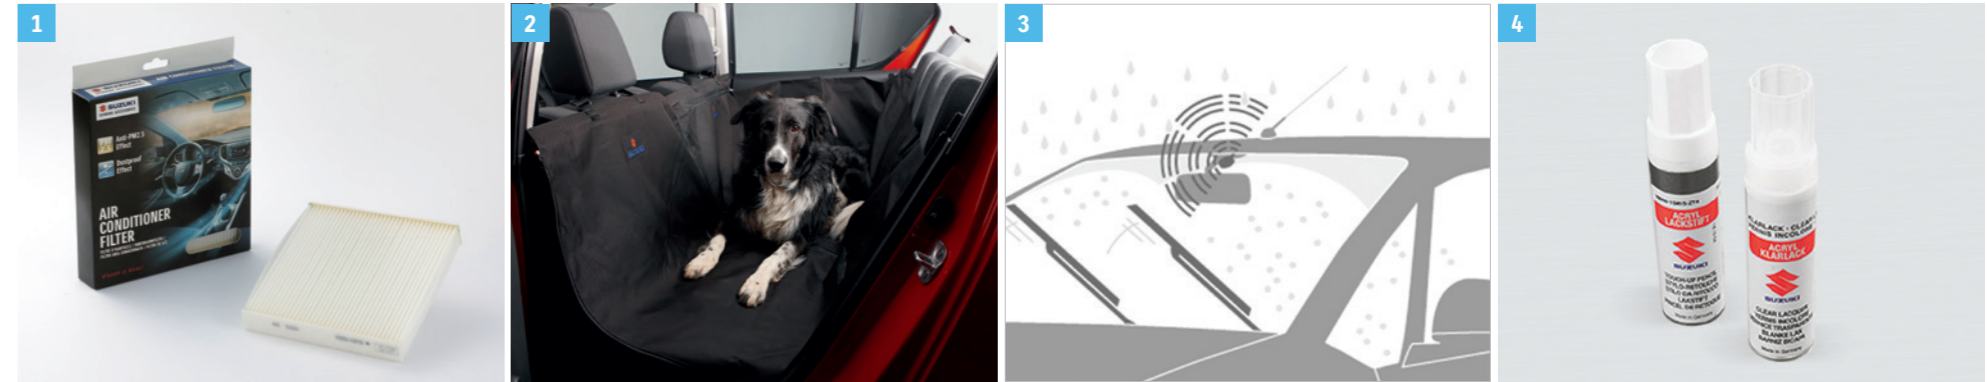

# USEFUL THINGS

**1 | AC FILTER ANTI PM2.5**  
 Filters dust, pollen, sand, mites, and other air impurities. Includes the PM 2.5 capturing effect which keeps the air in a cabin cleaner than the air filtered by the standard AC filter.  
**Part No. 99250-78R00-000**