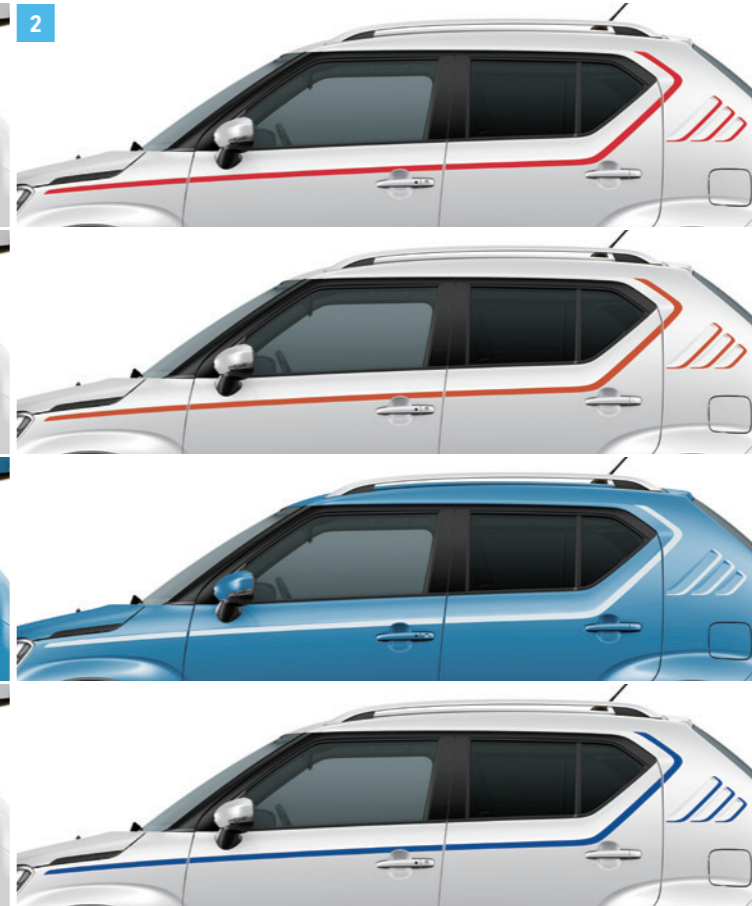

2 | BODY SIDE DECAL
Available in following colours:
Red
Part No. 990E0-62R91-RED
Orange
Part No. 990E0-62R91-ORA
White
Part No. 990E0-62R91-WHT
Navy
Part No. 990E0-62R91-NAV